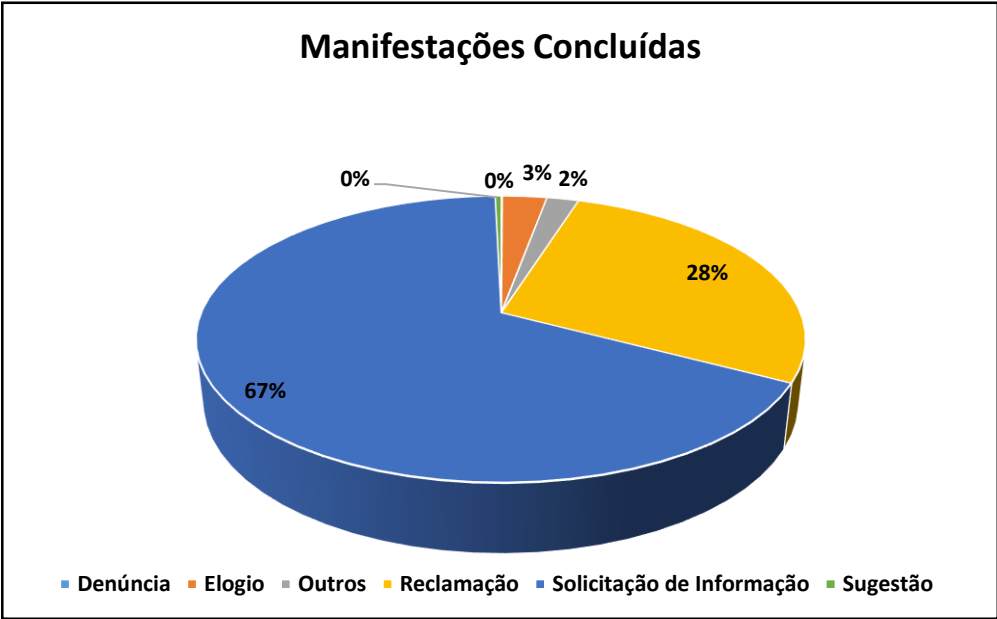

Manifestações Concluídas - 1º Semestre 2023

Tipo De Manifestação	Total
Denúncia	3
Elogio	124
Outros	89
Reclamação	1227
Solicitação de Informação	2950
Sugestão	17
Total	4410